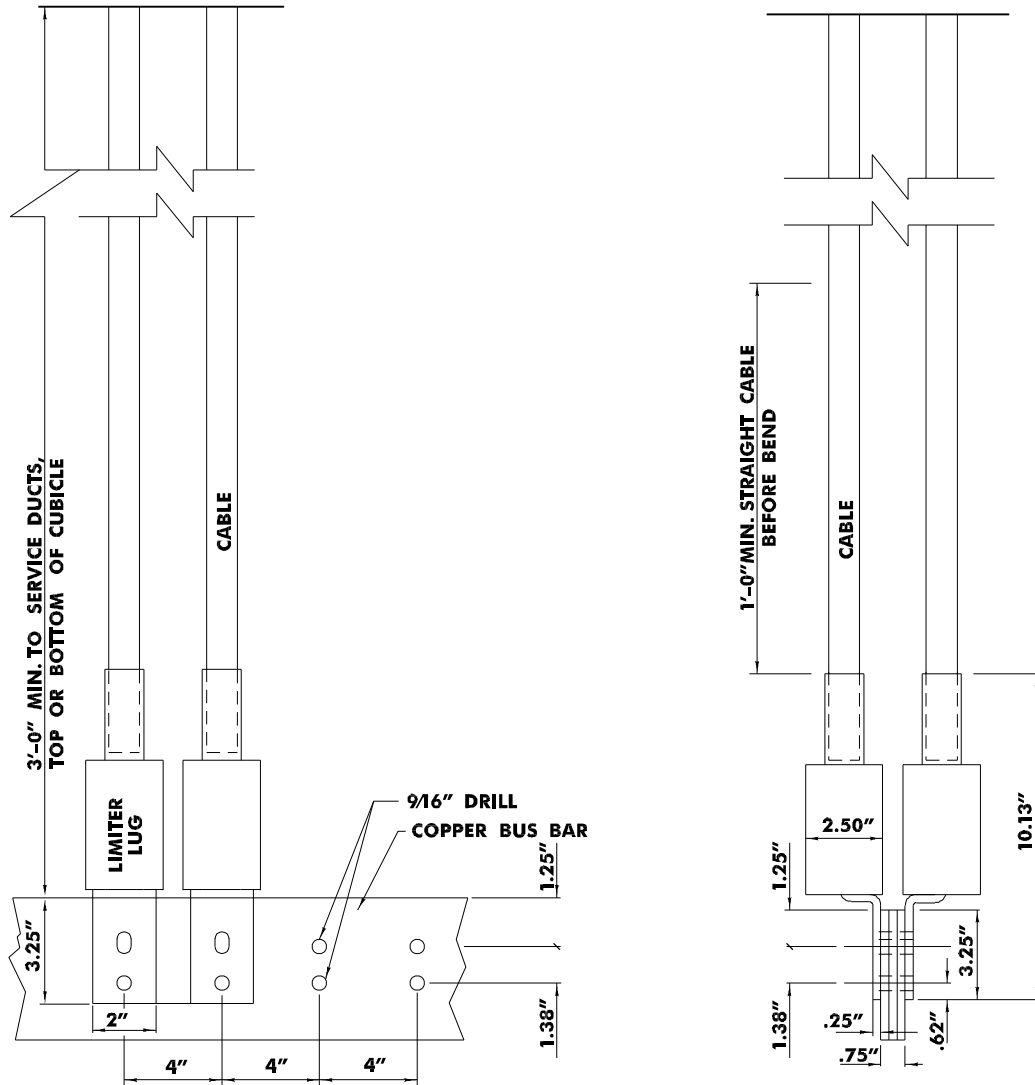

# LIMITER INSTALLATION

750 KCMIL CABLES  
 120/208V 3Ø 4W  
 277/480V 3Ø 4W  
 480V 3Ø 3W - FOR MAINTENANCE ONLY

12.02.2

LIMITER CATALOG ID - 0000162578